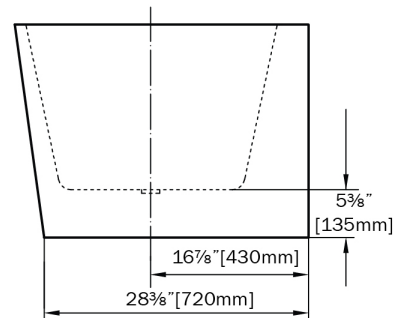

Model: BT-322-R

Product Dimensions

- Length: 64.96
- Width: 31.5
- Height: 22.83
- Weight: 81.57

Shipping Dimensions

- Length: 66.93
- Width: 33.46
- Height: 24.8
- Weight: 103.62

Bathtubs Specifications

- Finish: White High-gloss
- Primary Material: Acrylic
- Overflow Height: 14.76
- Drain Location: Center
- Shape: Rectangle
- Capacity in Gallons: 51.5
- Drain Finish: White

Bathtubs Specifications

- Right-sided corner design
- Integrated overflow
- Center drain
- White drain cover
- Corner installation

TOP VIEW - VUE DE DESSUS

FRONT VIEW - VUE DE FACE

SIDE VIEW - VUE DE CÔTÉ

* Dimensions may vary +/- 1/4" (6mm) / Les dimensions peuvent varier de +/- 1/4" (6mm)

Pure acrylic construction reinforced by fiberglass
Construction en acrylique renforcée de fibre de verre

Pop-up drain included
Drain pop-up inclus