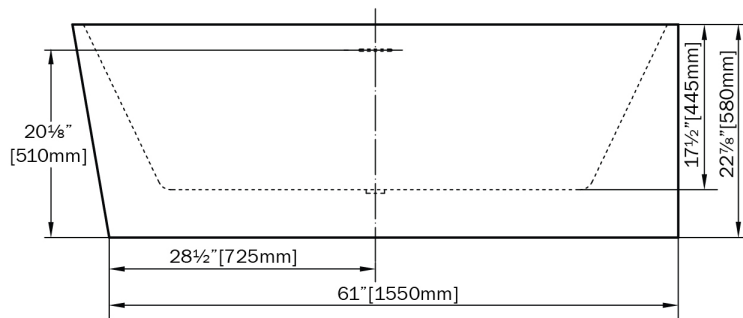

Model: BT-322-R

Product Dimensions

- Length: 64.96
- Width: 31.5
- Height: 22.83
- Weight: 81.57

Shipping Dimensions

- Length: 66.93
- Width: 33.46
- Height: 24.8
- Weight: 103.62

Bathtubs Specifications

- Finish: White High-gloss
- Primary Material: Acrylic
- Overflow Height: 14.76
- Drain Location: Center
- Shape: Rectangle
- Capacity in Gallons: 51.5
- Drain Finish: White

Bathtubs Specifications

- Right-sided corner design
- Integrated overflow
- Center drain
- White drain cover
- Corner installation

TOP VIEW - VUE DE DESSUS

FRONT VIEW - VUE DE FACE

SIDE VIEW - VUE DE CÔTÉ

* Dimensions may vary +/- 1/4" (6mm) / Les dimensions peuvent varier de +/- 1/4" (6mm)

Pure acrylic construction reinforced by fiberglass
Construction en acrylique renforcée de fibre de verre

Pop-up drain included
Drain pop-up inclus

Linear overflow
Trop plein linéaire

cUPC Certified
Certifié cUPC

Double wall installation
Installation à mur double

Adjustable feet
Pieds ajustables

A&E Bath and Shower

1 888 232 2845

7300 Sherbrooke St. West, Montreal, QC, Canada, H4B 1R7