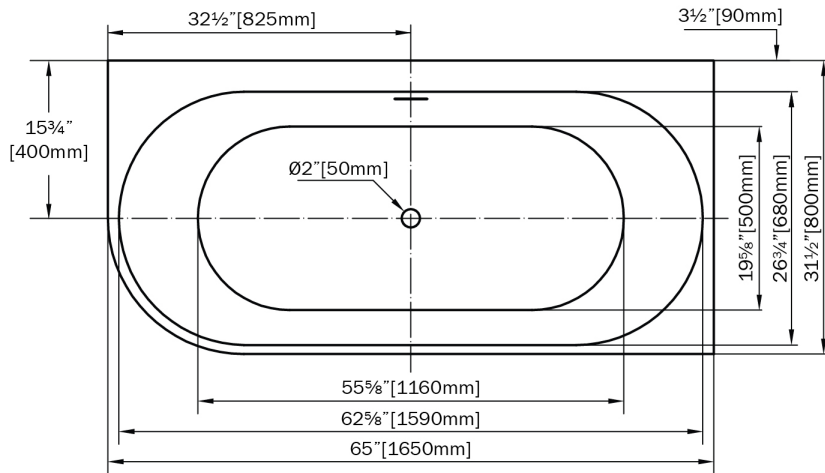

Model: BT-322-R

Product Dimensions

- Length: 64.96
- Width: 31.5
- Height: 22.83
- Weight: 81.57

Shipping Dimensions

- Length: 66.93
- Width: 33.46
- Height: 24.8
- Weight: 103.62

Bathtubs Specifications

- Finish: White High-gloss
- Primary Material: Acrylic
- Overflow Height: 14.76
- Drain Location: Center
- Shape: Rectangle
- Capacity in Gallons: 51.5
- Drain Finish: White

Bathtubs Specifications

- Right-sided corner design
- Integrated overflow
- Center drain
- White drain cover
- Corner installation

TOP VIEW - VUE DE DESSUS

FRONT VIEW - VUE DE FACE

SIDE VIEW - VUE DE CÔTÉ

* Dimensions may vary +/- 1/4" (6mm) / Les dimensions peuvent varier de +/- 1/4" (6mm)

Pure acrylic construction reinforced by fiberglass
Construction en acrylique renforcée de fibre de verre

Pop-up drain included
Drain pop-up inclus

Linear overflow
Trop plein linéaire

cUPC Certified
Certifié cUPC

Double wall installation
Installation à mur double

Adjustable feet
Pieds ajustables

A&E Bath and Shower

1 888 232 2845

7300 Sherbrooke St. West, Montreal, QC, Canada, H4B 1R7